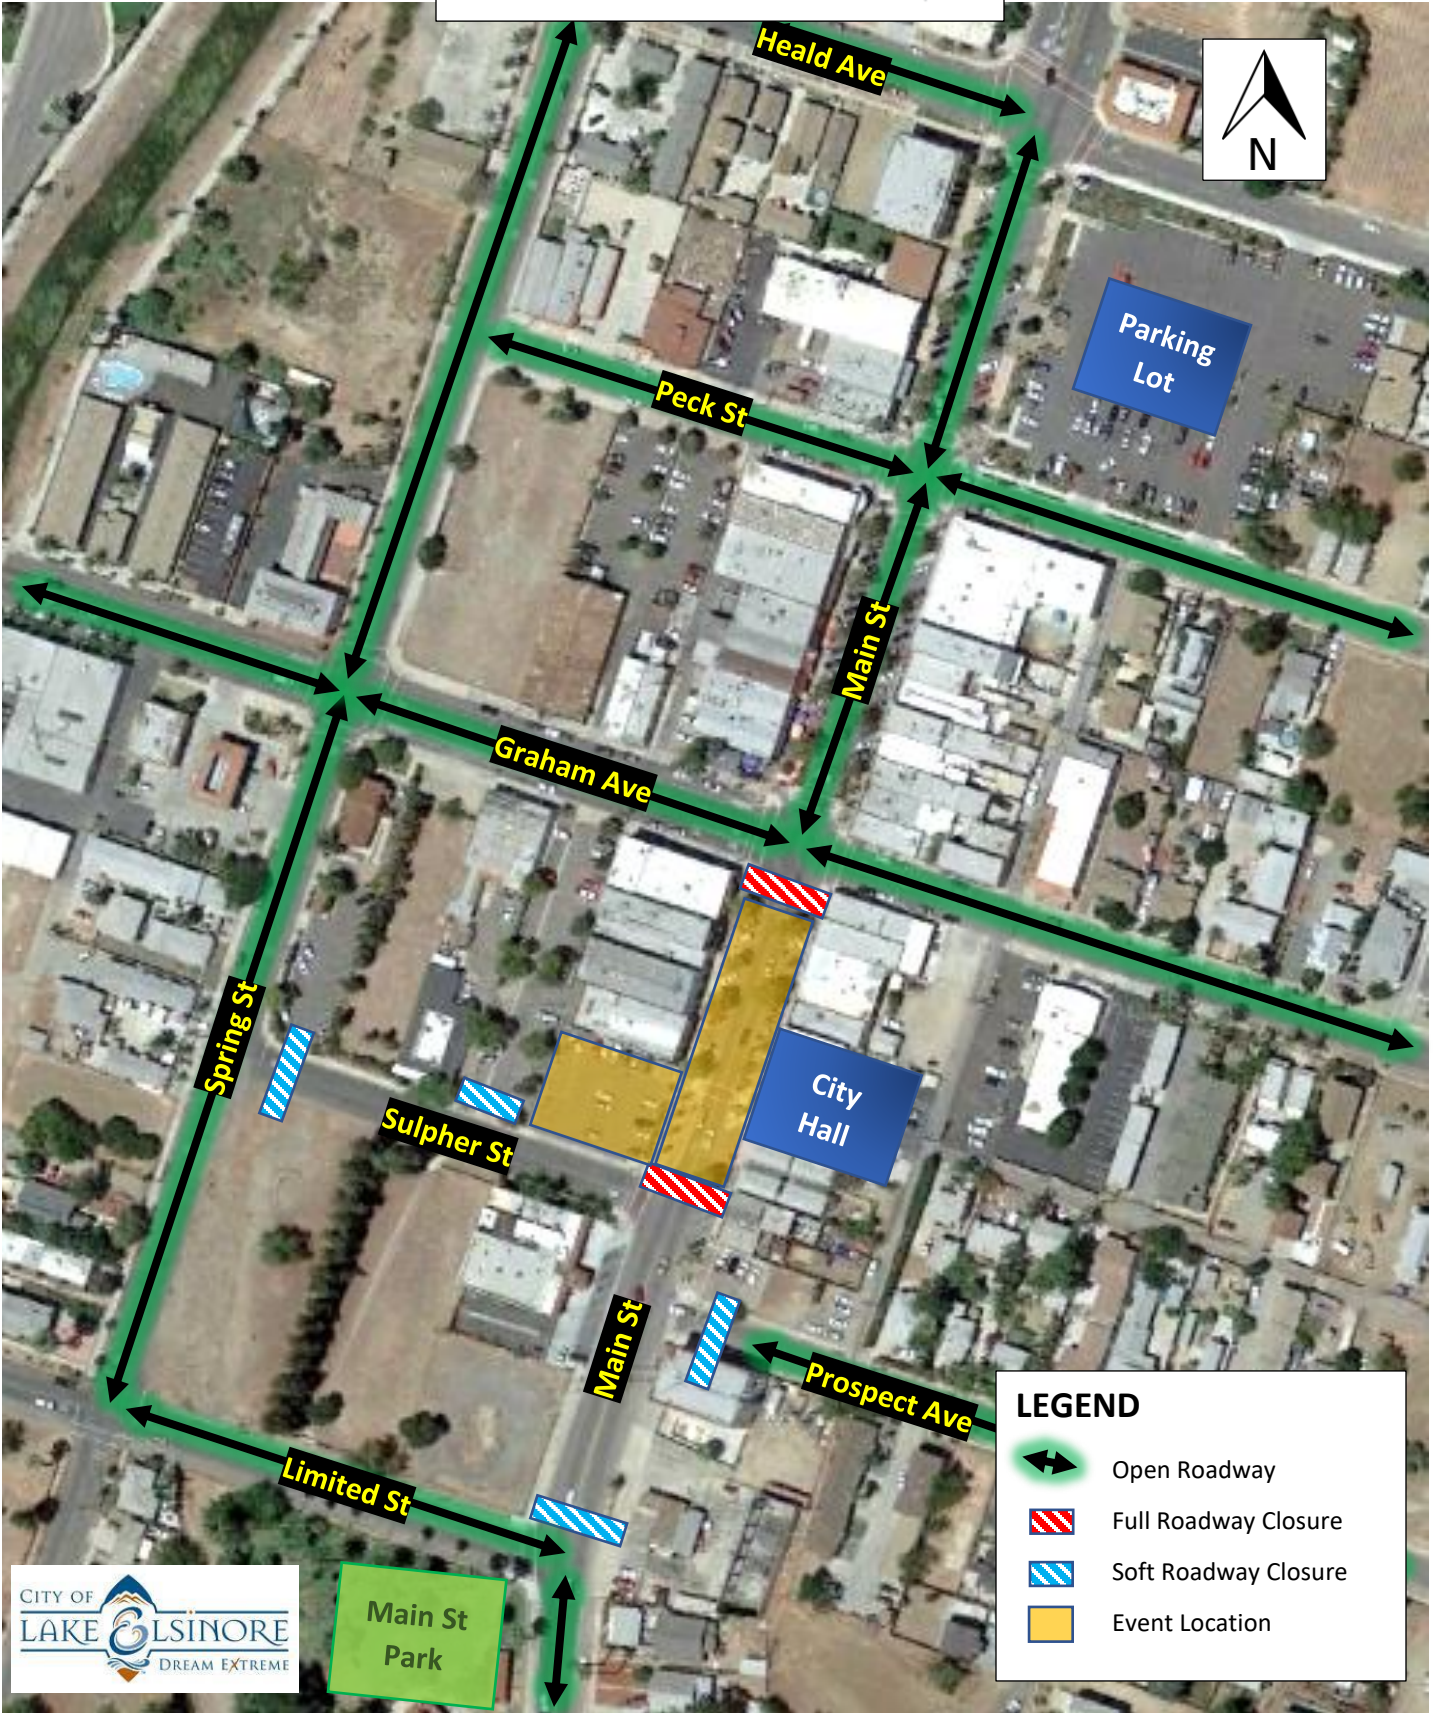

State of the City 2022
Thursday, October 20th
Closures between 11:00 am to 10:00 pm

LEGEND

- Open Roadway
- Full Roadway Closure
- Soft Roadway Closure
- Event Location